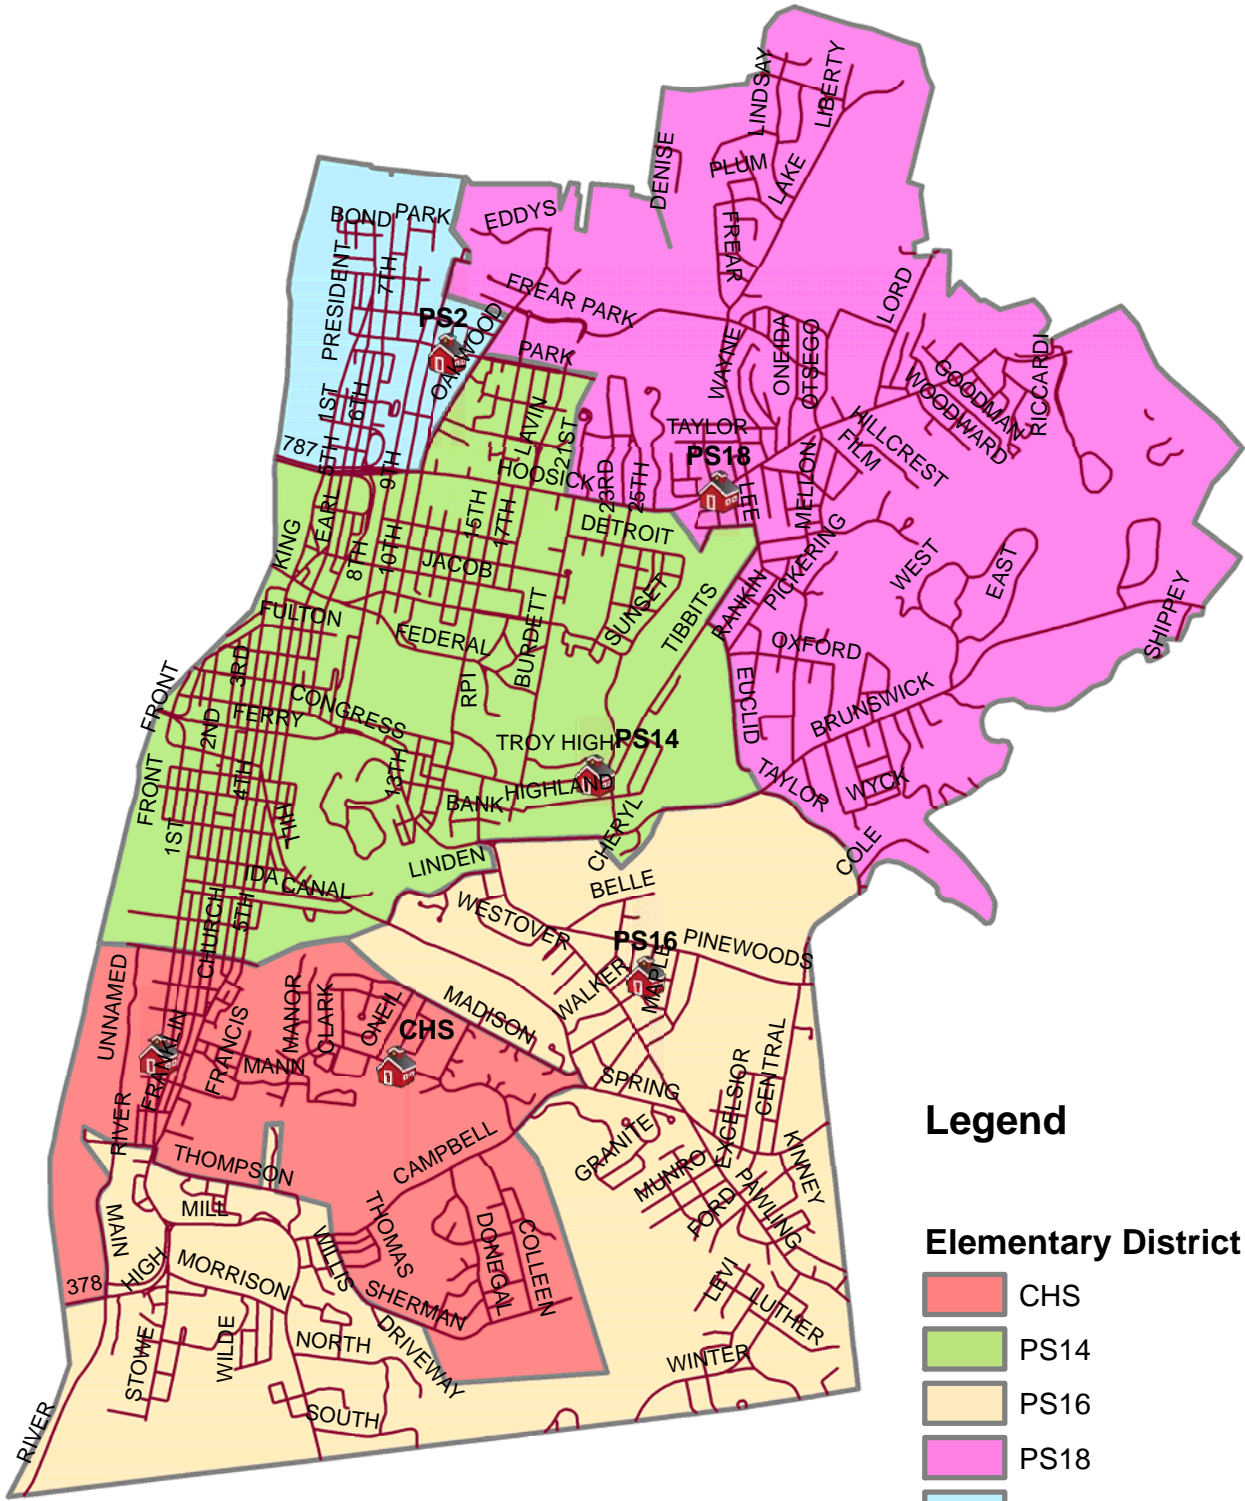

Troy City Schools

Legend

Elementary District

- CHS
- PS14
- PS16
- PS18
- PS2